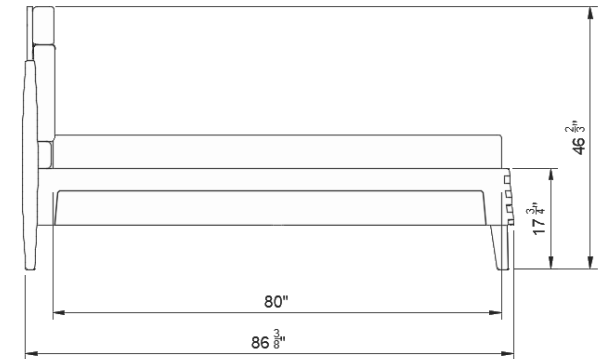

TECHNICAL CHARACTERISTICS

- The headboard is upholstered, swiveling and adjustable in three directions to a comfortable armchair reading function
- Compatible with three mattresses size FULL, QUEEN and KING
- You can choose between two colors fabrics and two types of wood.
- The frame and legs of the bed are made of solid wood

H – height
 W – width
 L – lenght
 SH – lying / sitting height

DIMENSION:

MATTRESSES QUEEN

- H: 46 ²/₃ "
- W: 68 "
- L: 86 ³/₈ "
- SH: 17 ³/₄ "

SIZES:

MATTRESSES KING

- H: 46 ²/₃ "
- W: 84 "
- L: 86 ³/₈ "
- SH: 17 ³/₄ "

MATTRESSES QUEEN

- H: 46 ²/₃ "
- W: 68 "
- L: 86 ³/₈ "
- SH: 17 ³/₄ "

MATTRESSES FULL

- H: 46 ²/₃ "
- W: 62 "
- L: 81 ³/₈ "
- SH: 17 ³/₄ "