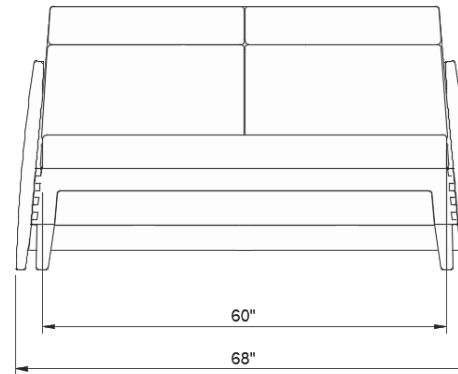

TECHNICAL CHARACTERISTICS

- The headboard is upholstered, swiveling and adjustable in three directions to a comfortable armchair reading function
- Compatible with three mattresses size FULL, QUEEN and KING
- You can choose between two colors fabrics and two types of wood.
- The frame and legs of the bed are made of solid wood

H – height
 W – width
 L – lenght
 SH – lying / sitting height

DIMENSION:

MATTRESSES QUEEN

- H: 46 ²/₃ "
- W: 68 "
- L: 86 ³/₈ "
- SH: 17 ³/₄ "

SIZES:

MATTRESSES KING

- H: 46 ²/₃ "
- W: 84 "
- L: 86 ³/₈ "
- SH: 17 ³/₄ "

MATTRESSES QUEEN

- H: 46 ²/₃ "
- W: 68 "
- L: 86 ³/₈ "
- SH: 17 ³/₄ "

MATTRESSES FULL

- H: 46 ²/₃ "
- W: 62 "
- L: 81 ³/₈ "
- SH: 17 ³/₄ "